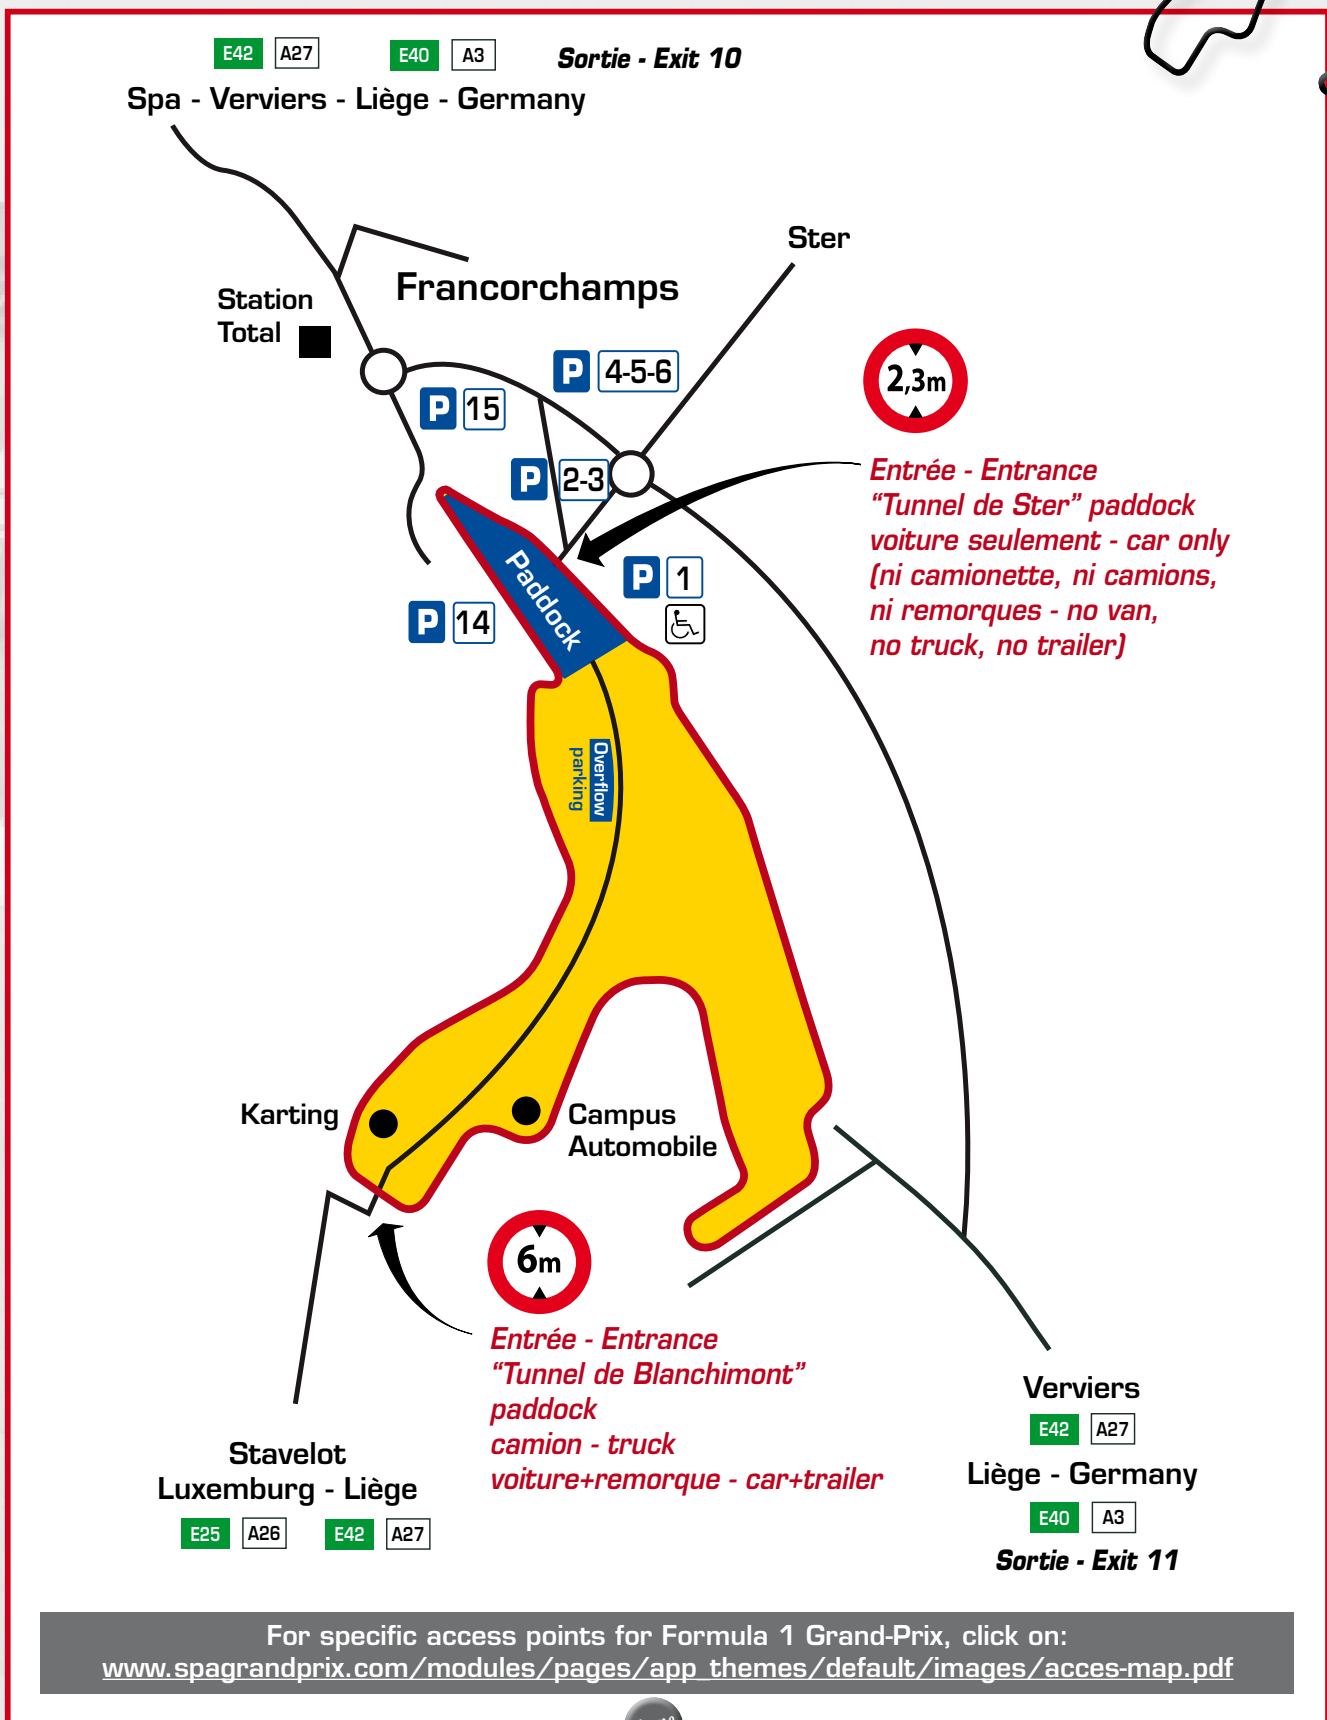

ACCESS TO RACE CIRCUIT

RACE CIRCUIT MAPS

General map of site

For specific access points for Formula 1 Grand-Prix, click on:
www.spagrandprix.com/modules/pages/app_themes/default/images/acces-map.pdf